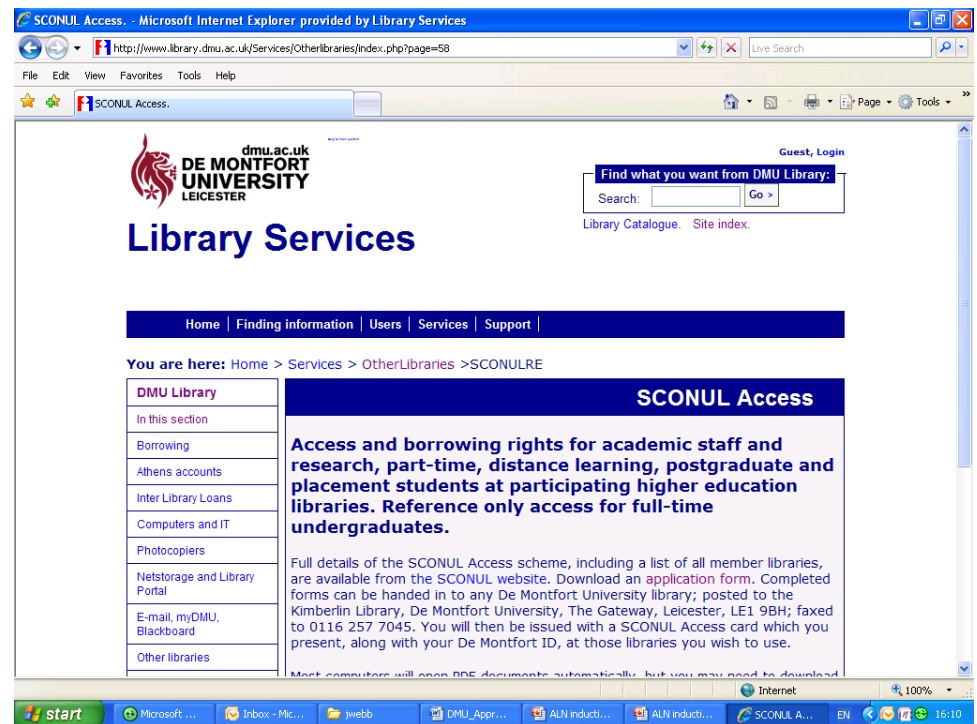

DMU LIBRARY ACCESS FROM COLLEGE

- Key information on the DMU library web pages www.library.dmu.ac.uk
- College resource centre should have key readings and textbooks
- Borrow DMU books through college library
- Apply through DMU library to use other university libraries (SCONUL Access)